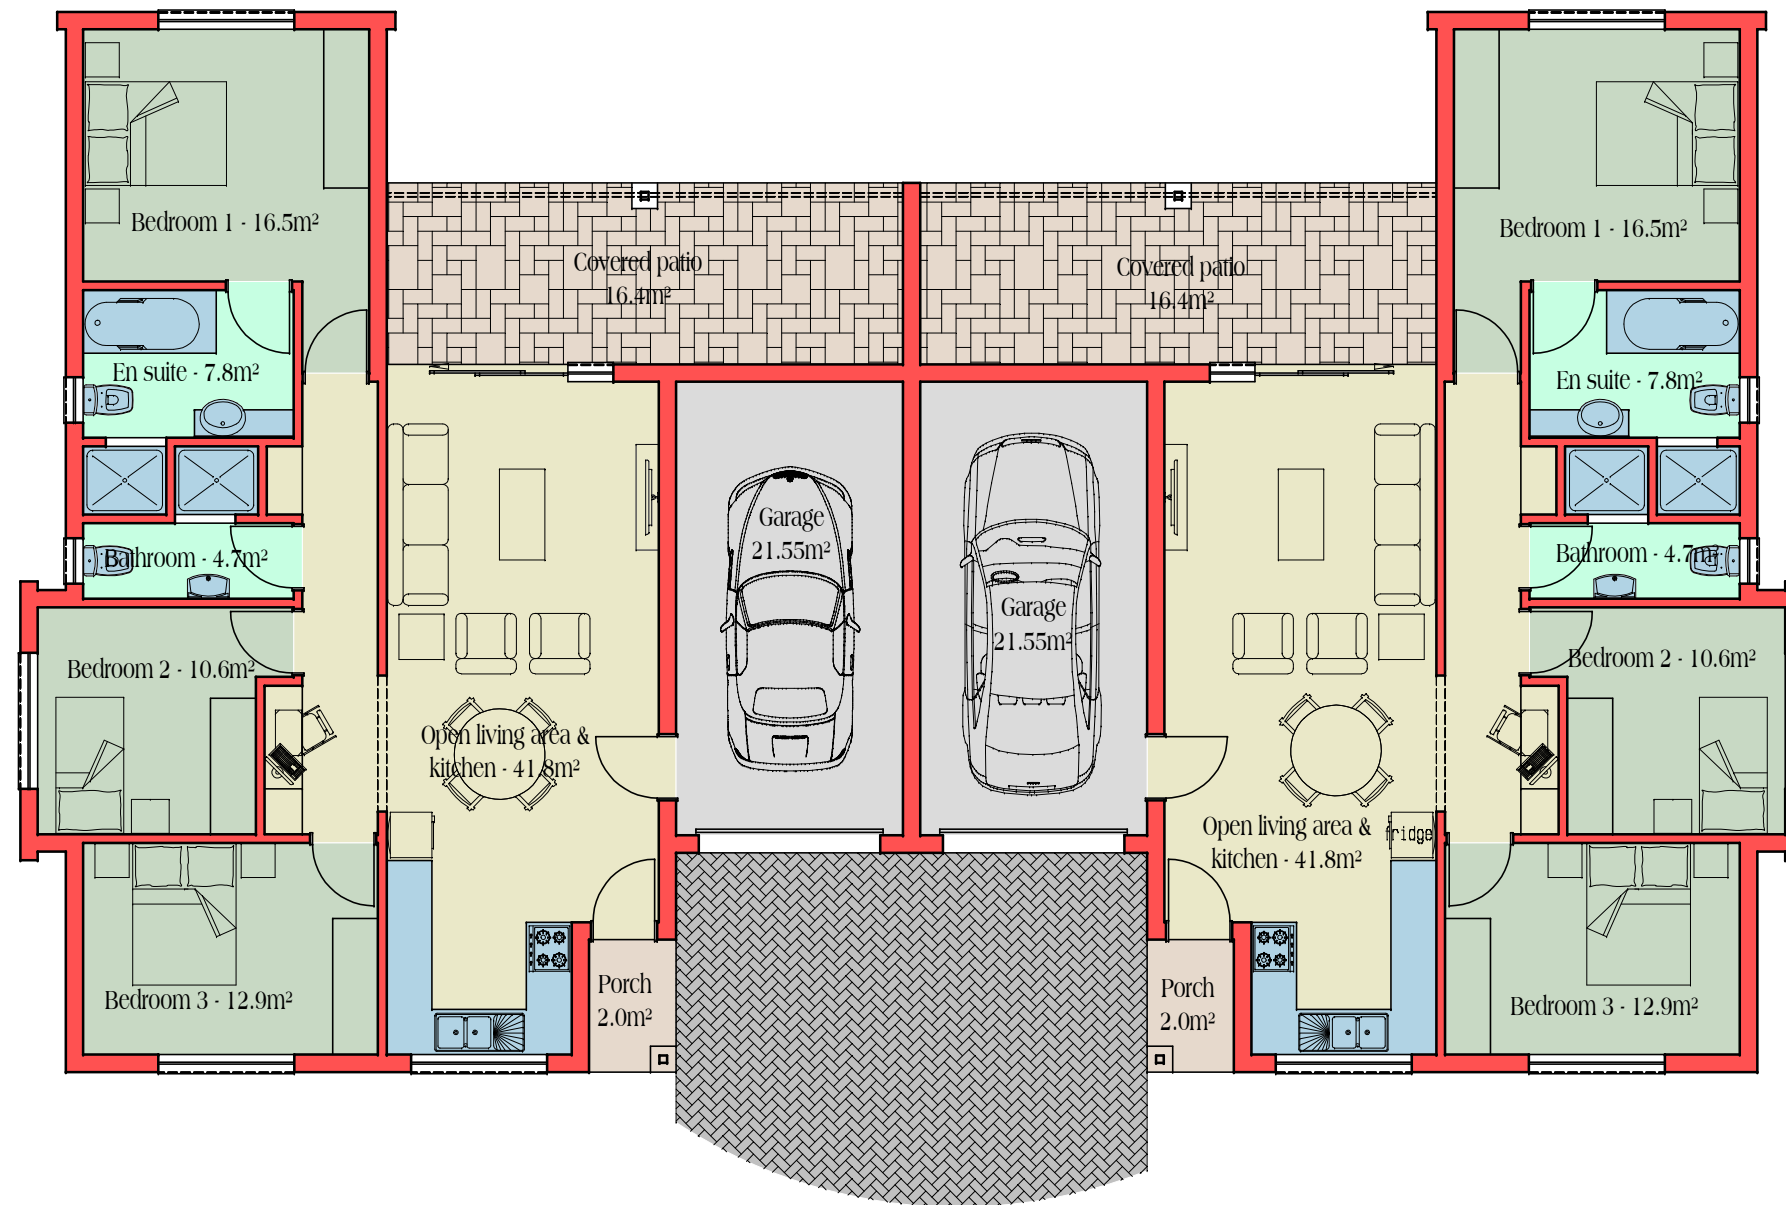

TYPE A1 - 3 Bed Simplex

Area Schedule	
Each unit	134.25m ²
Total both units	268.5m ²

Floor plan

Ngl

Front elevation

BunMalan
ontwikkelaars developers